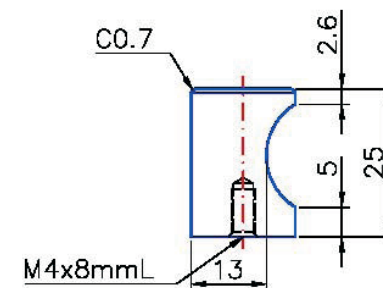

CJ TONGA

Item No.	Finish	H	Ø	Kolli size	
CJK43DC25	DC	25	19	25/250	new

Material Zamac
Packing polybag / box incl. M4x25 mm. screw

CJ CUBA

Item No.	Finish	H	Ø	Kolli size	
CJJS2518SL	SL	25	18	25/250	new

Material Zamac
Packing polybag / box incl. M4x25 mm. screw